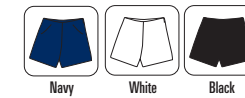

PA470-PA471-PA170-PA171 Portero

Ref. PA470 camiseta hombre.
Ref. PA471 camiseta niño.
Camiseta de manga larga a contraste.
Refuerzos acolchados en codos. 200 gr.

Ref. PA170 pantalón hombre.
Ref. PA171 pantalón niño.
Cintura elástica con cordón.
Refuerzos acolchados en laterales y rodillas.

PROACT.®

Caja 25

PA470 PA471 PA170 PA171

Pack 1

Unidad 23,22 20,74 40,98 31,00

Tejido 100% Poliéster

Peso 250 g/m²

Caja 22,12 19,74 39,02 29,52

Niño 6/8 - 8/10 - 10/12 - 12/14

10 Cajas 21,24 18,96 37,46 28,34

Hombre XS - S - M - L - XL - XXL

PA470-PA471

FluGreen/Black Flu Orange/Black

PA170-PA171

Black

PA418-PA428-PA136-PA137 Rugby

Ref. PA418 camiseta hombre.
Ref. PA428 camiseta niño.
Tejido interlock con paneles de rejilla.
Cuello pico.
Costuras reforzadas.

Ref. PA136 short hombre.
Ref. PA137 short niño.
Tejido de 210 gramos twill.
Cintura elástica con cordón.
Costuras reforzadas.

Caja 50

PROACT.®

PA418 PA428 PA136 PA137

Pack 5

Unidad 26,16 18,90 10,62 10,36

Tejido 100% Poliéster

Caja 24,92 18,00 10,12 9,86

Peso 240 g/m²

10 Cajas 23,92 17,28 9,72 9,46

Niño 6/8 - 8/10 - 10/12 - 12/14

Hombre XS - S - M - L - XL - XXL - 3XL

PA418-PA428

Sporty Red Dark Green Black Sporty Royal B.

PA136-PA137

Sporty Red White Black Sporty Royal B.

PA406-PA167 Performance

Ref. PA406 camiseta hombre.
Camiseta de manga ranglan corta.
Cuello y puños a contraste.
Ref. PA167 Performance shorts.
Tejido 94% Poliéster 6% Elastán.

Cintura elástica con cordón.
Bolsillos laterales amplios.

PROACT.®

Caja 25

PA406 PA167

Pack 1

Unidad 12,46 15,30

Tejido interlock 100% Poliéster

Peso 140 g/m²

Caja 11,86 14,58

Tallas XS - S - M - L - XL - XXL - 3XL

10 Cajas 11,38 14,00

PA406

PA167

Navy White Black